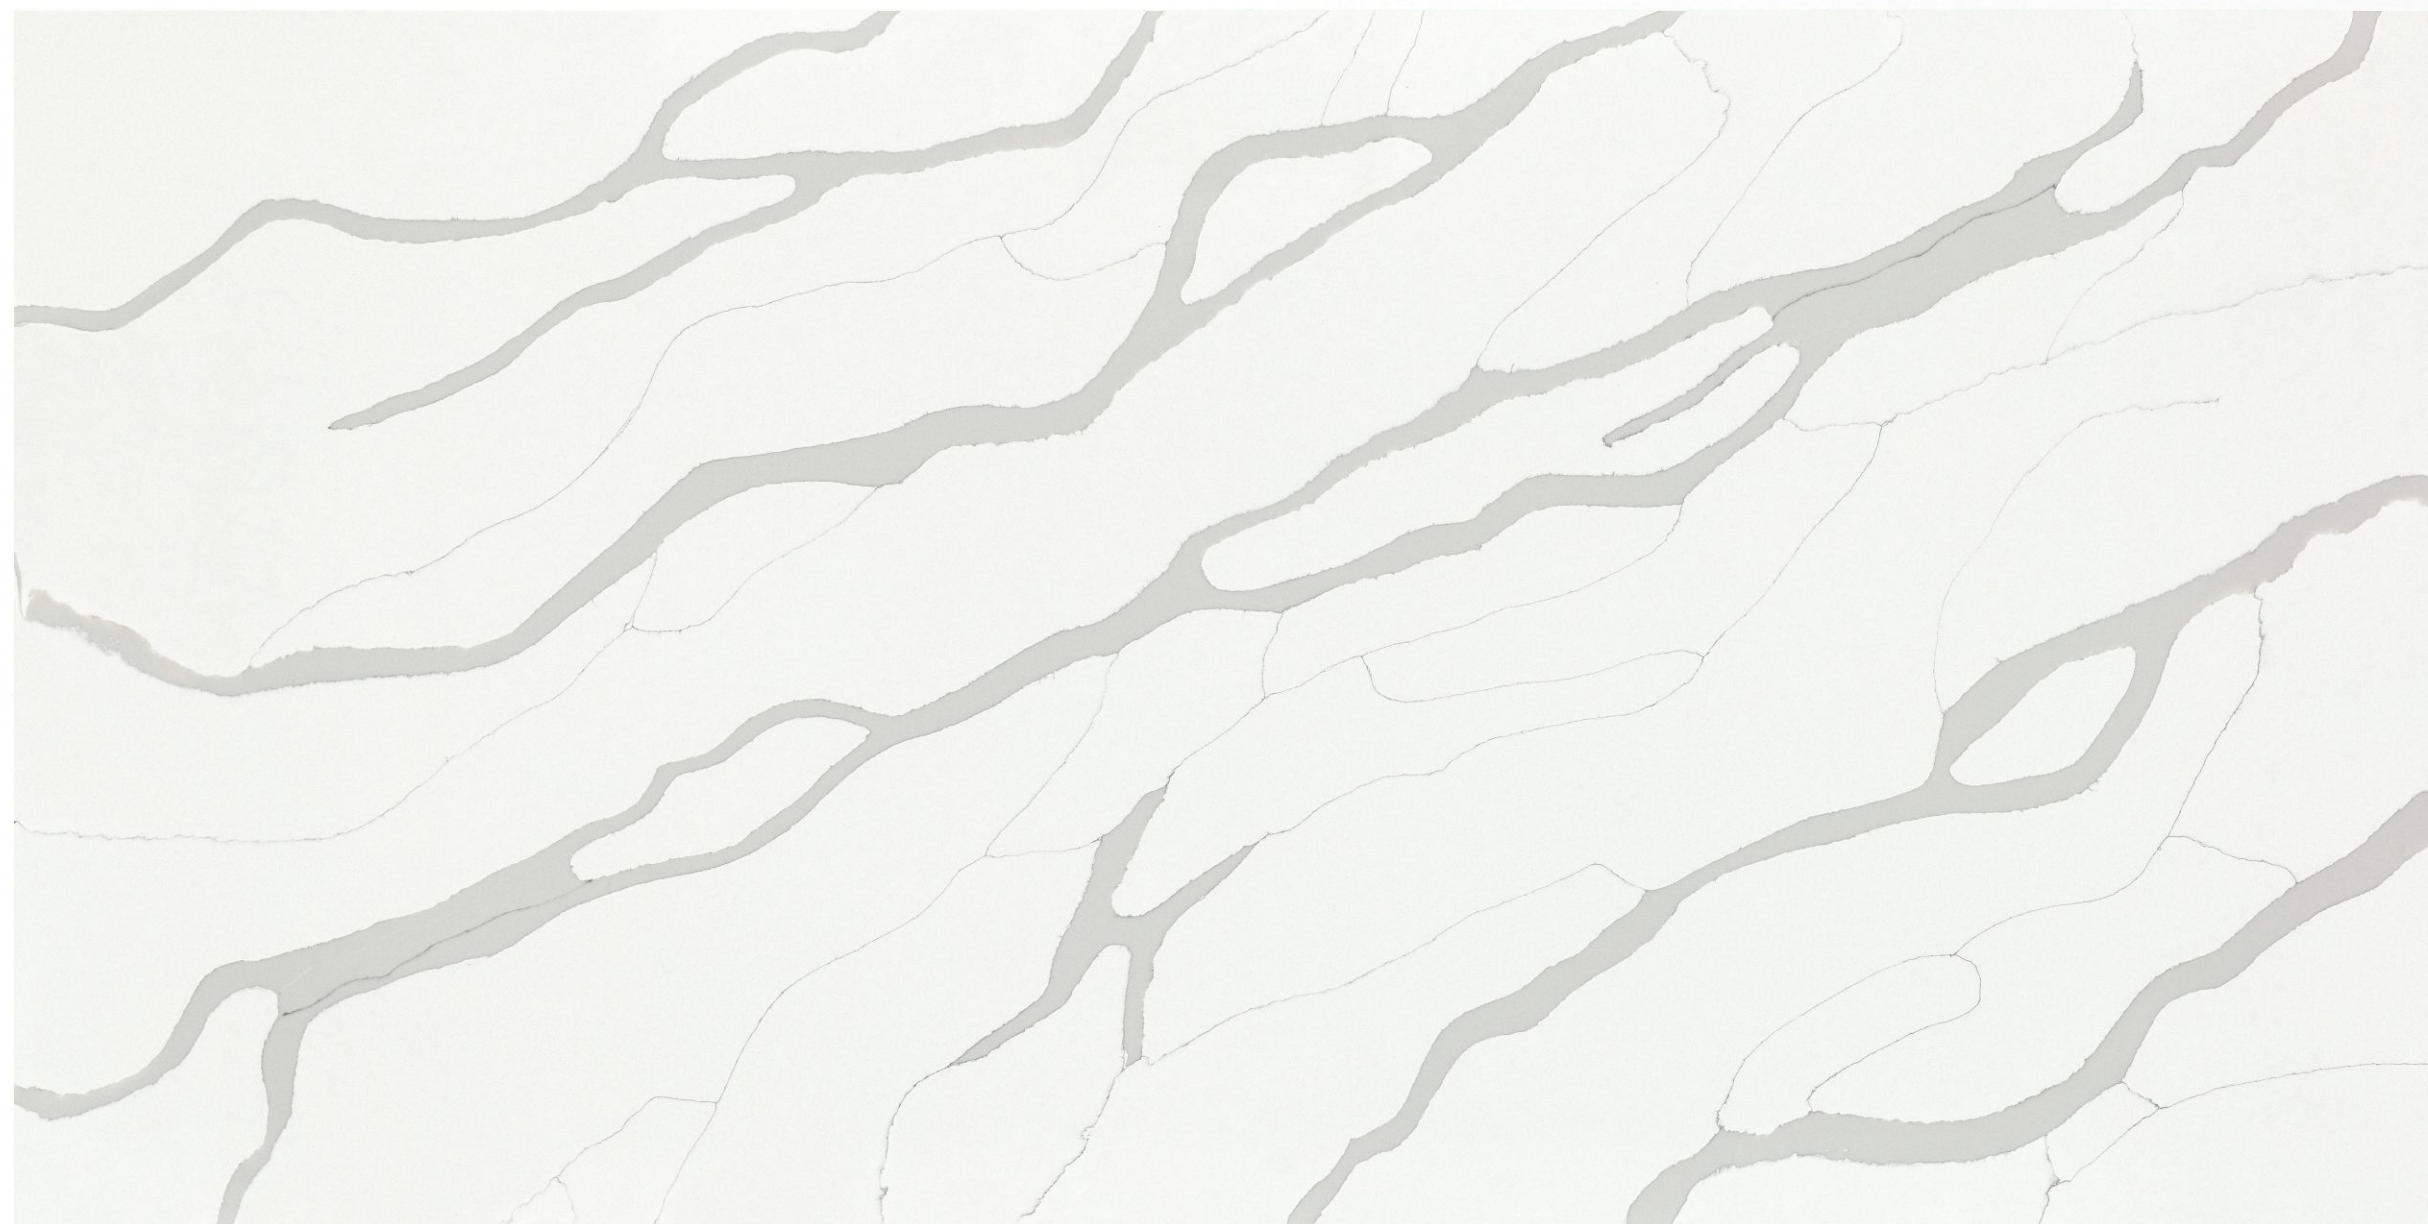

THICKNESS
2 & 3cm /
20 & 30mm

CALACATTA BORGHINI

160x320cm - 2 & 3 cm thickness
80x300cm - 1.5 cm thickness

**CALACATTA
SERIES**

**CALACATTA
BORGHINI**

SLAB SIZE

**160x320cm /
1600x3200mm**

QUARTZ