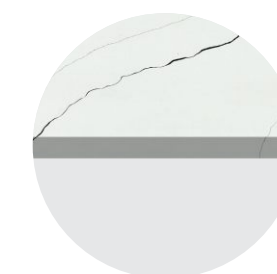

THICKNESS

**2 & 3cm /
20 & 30mm**

CALACATTA BLISS

160x320cm - 2 & 3 cm thickness
80x300cm - 1.5 cm thickness

CALACATTA
SERIES

CALACATTA
BLISS

SLAB SIZE
160x320cm /
1600x3200mm

QUARTZ
POLISH SURFACE