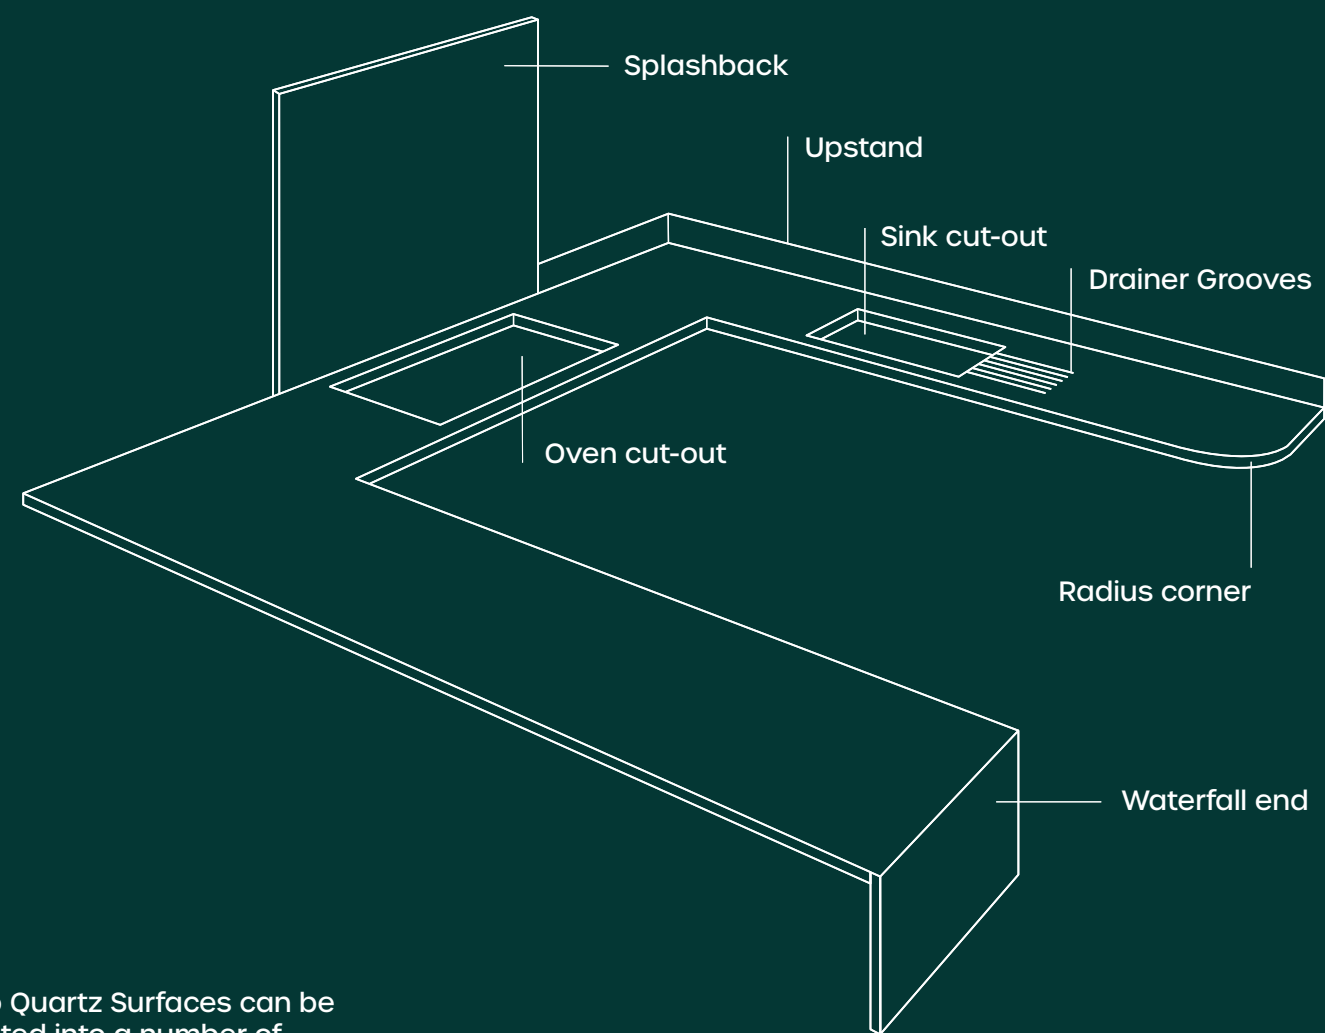

4 Finishes - **Polish, Matt, Suede & Leather**
3 thicknesses - **3, 2 & 1.5 cm**
2 sizes - **160x320 cm & 80x300 cm**

ANATOMY OF A COUNTERTOP.

Techno Quartz Surfaces can be fabricated into a number of beautiful details that provide both practical and aesthetic benefits.