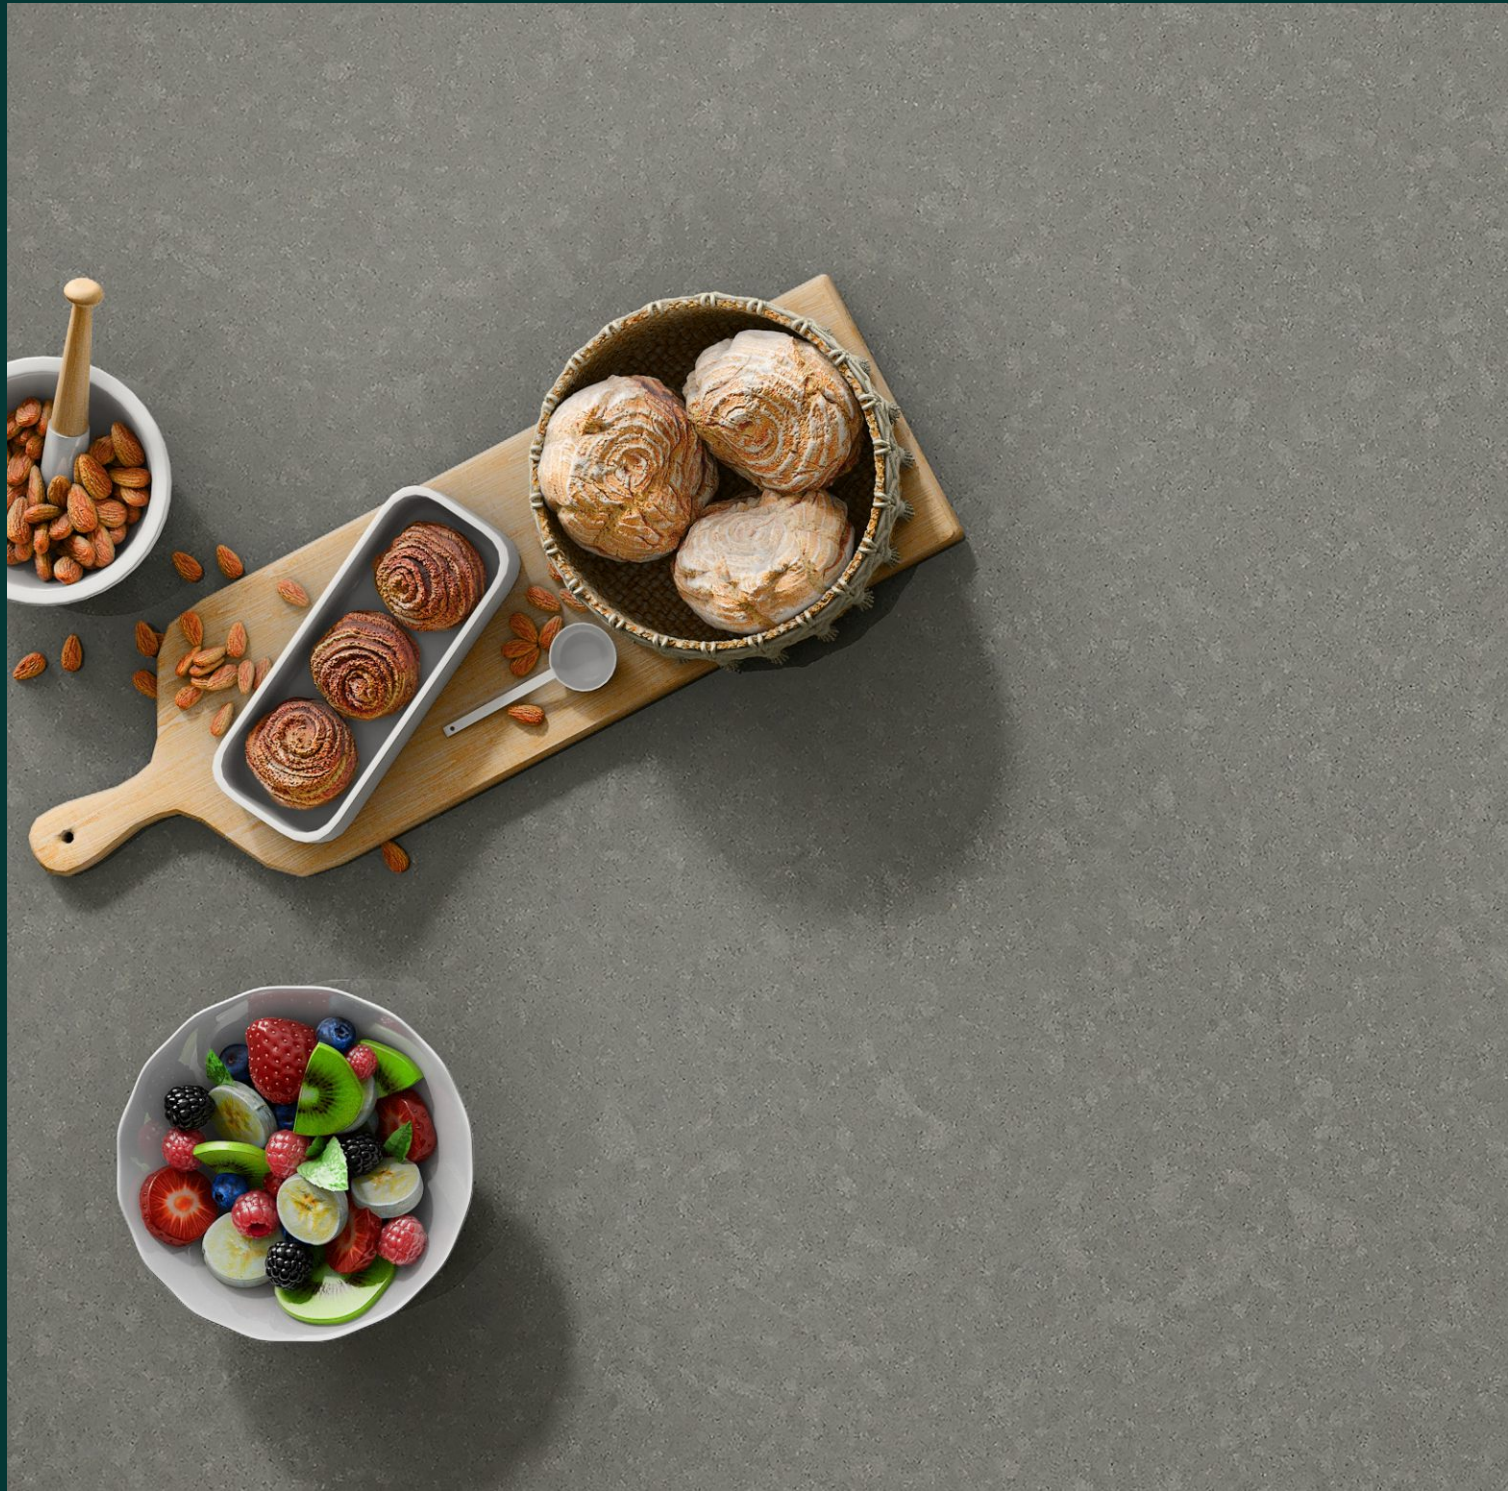

**CALACATTA
SERIES**

**SUPER
GOLD**

SLAB SIZE
160x320cm /
1600x3200mm

QUARTZ
POLISH SURFACE

THICKNESS
2 & 3cm /
20 & 30mm

MULTI COLORS SERIES

Just as we ponder the mysteries of the celestial sphere and the infinite galaxies throughout it, or contemplate lush woodlands, so our imagination is drawn to the expanses of the ocean, the depths of the abyss and the hypnotic sound of waves.